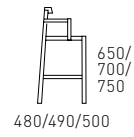

Toro

TORO CHAIR

TORO STOOLS

TORO HIGH CHAIR

TORO RECTANGLE TABLE

800/1200/1500/1800/2000

900/1200/1500/1800/2000

TORO ROUND TABLE