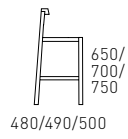

Toro

TORO CHAIR

TORO STOOLS

TORO HIGH CHAIR

TORO RECTANGLE TABLE

800/1200/1500/1800/2000

900/1200/1500/1800/2000

TORO ROUND TABLE