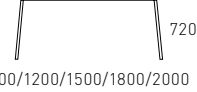

Toro

TORO CHAIR

TORO STOOLS

TORO HIGH CHAIR

TORO RECTANGLE TABLE

800/1200/1500/1800/2000

900/1200/1500/1800/2000

TORO ROUND TABLE