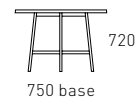

Toro

TORO CHAIR

TORO STOOLS

TORO HIGH CHAIR

TORO RECTANGLE TABLE

800/1200/1500/1800/2000

900/1200/1500/1800/2000

TORO ROUND TABLE