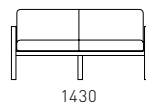

Toro

TORO CHAIR

TORO STOOLS

TORO HIGH CHAIR

TORO RECTANGLE TABLE

800/1200/1500/1800/2000

900/1200/1500/1800/2000

TORO ROUND TABLE

750 base

900 base

TORO BADJO

750