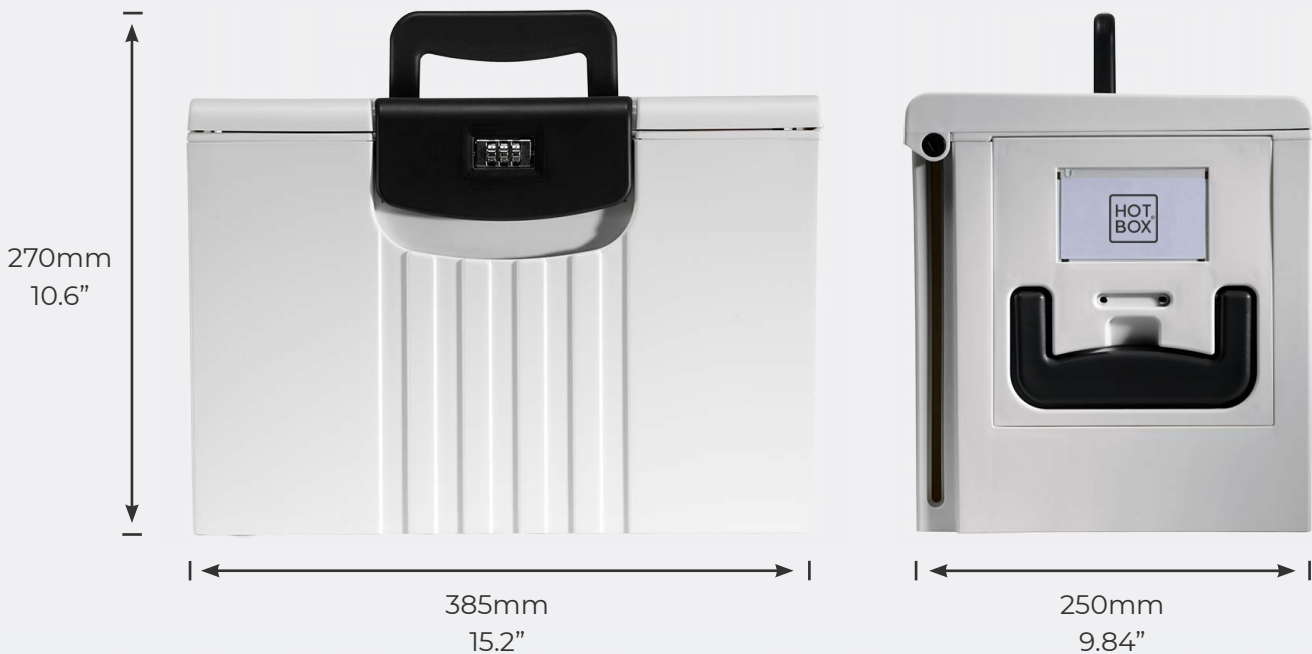

Hotbox Origin has a unique retractable lid that folds away neatly making it easy to access files, pens and larger items when both working from home or in the office.

If you need to store important and confidential items away safely and securely Hotbox Origin comes with a combination lock giving those in need of extra security the reassurance they are looking for.

Hotbox Origin also clips onto your desk using the optional desk clamp so it is readily available for all your flexible working needs.

From the Designer Jamie Rothwell

## Specification

- Combination lock
- Business card holder
- Ergonomic fold flat carry handle
- Two handles for safe and easy movability: top handle for carrying and side handle for removing easily from your locker
- Unique lid design allows the lid to retract out of site
- Desk Clamp enables you to attach your Hoxbox Origin to your desk using the tool bar clip.
- Personal buddy to hold your on desk work tools
- Flexible hanging system allows you to hang A4 files or hold foolscap folders

**Interior Dimensions:** H: 240mm 9.4" | L: 350mm 13.7" | D: 190mm 7.4"